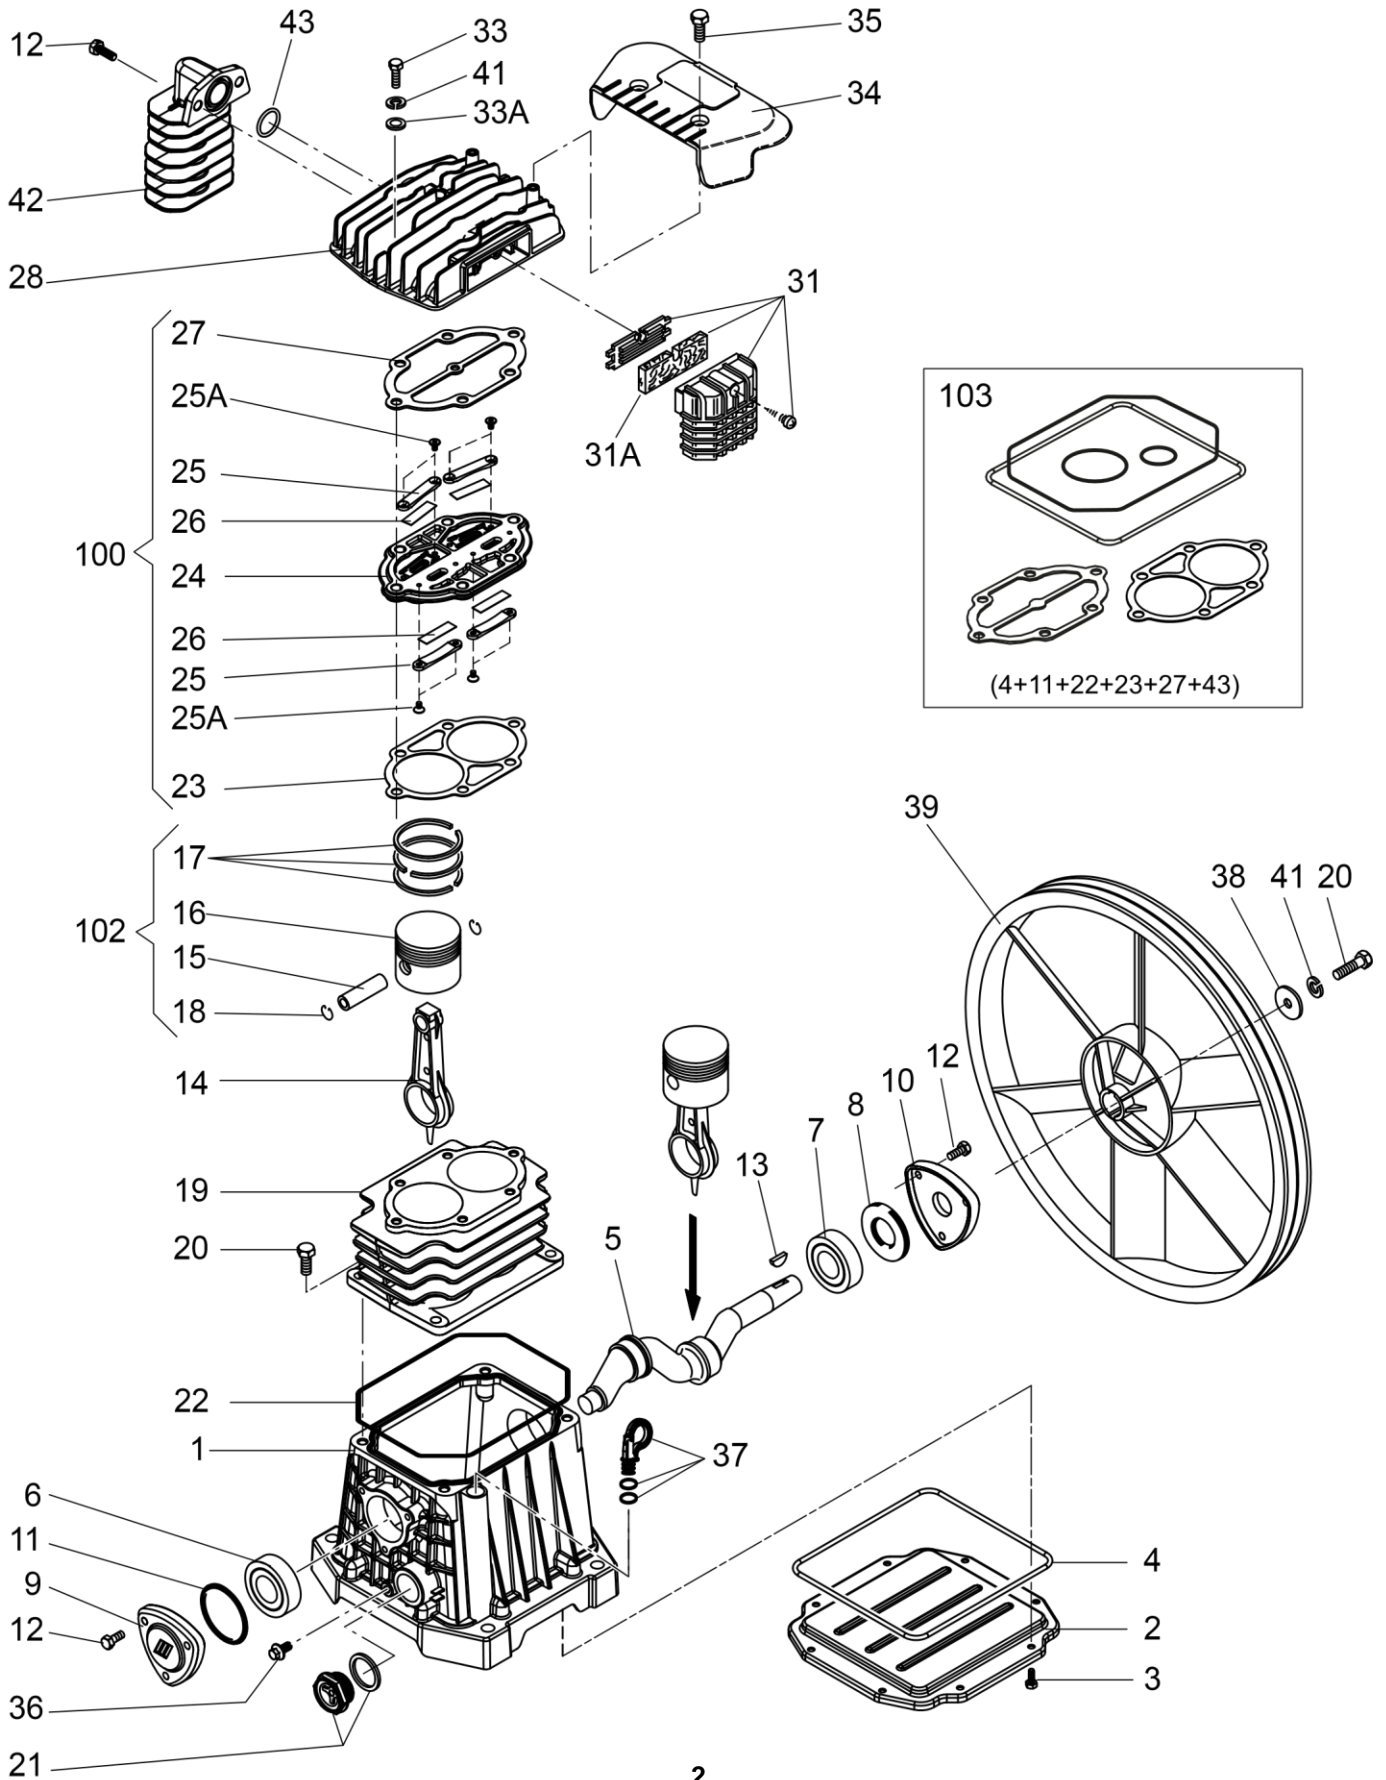

.....AB360

Code

.....1129101142

Valid from:

.....01/10/2015

N°	Code	Q.ty	Q.ty*	Description	N°	Code	Q.ty
1	1129701075	1		CARTER CRANKCASE	33	1127010008	6
2	1129701076	1		COPERCHIO CARTER CASING COVER	33A	1127030003	6
3	1129700531	8		VITE T.E. M5x15 SCREW	34	1129102568	1
4	1129701077	1		O-RING O RING	35	1127010209	2
5	1129102561	1		ALBERO A GOMITO CRANKSHAFT	36	1127010146	1
6	1127060018	1		CUSCINETTO BEARING	37	1129700300	1
7	1127060020	1		CUSCINETTO BEARING	38	1127030027	1
8	1129102562	1		PARAOILIO OIL SEAL	39	1129102569	1
9	1129102563	1		COPERCHIO COVER	41	1129704077	7
10	1129102564	1		COPERCHIO COVER	42	1129702651	1
11	1129102592	1		O-RING O RING	43	1129102603	1
12	1127010142	8		VITE T.E. M6x16 SCREW	100	1129703272	1
13	1129102593	1		CHIAVETTA FEATHER	102	1129702034	2
14	1129102551	2		BIELLA CONNECTING ROD	103	1129702932	1
15	1129102552	2		SPINOTTO GUDGEON PIN			
16	1129100459	2		PISTONE PISTON			
17	1124080012	2		KIT SEGMENTI PISTON RING KIT			
18	1120036241	4		ANELLO RING			
19	1129102556	1		CILINDRO CYLINDER			
20	1127010222	5		VITE T.E. M8x25 SCREW			
21	1129700408	1		SPIA LIVELLO OLIO OIL LIGHT			
22	1129102565	1		O-RING O RING			
23	1129100502	1		GUARNIZIONE GASKET			
24.	X	1		PIASTRA VALVOLE VALVE PLATE			
25	1127190822	4		VALVOLA DI ARRESTO VALVE			
25A	1120009735	8		VITE T.C.C.E.M4x8 SCREW			

26	1127190821	4		VALVOLA LAMELLARE VALVE			
27	1129102567	1		GUARNIZIONE GASKET			
28	1129102558	1		TESTA HEAD			
31	1129701902	1		KIT FILTRO ASPIRAZIONE INTAKE FILTER KIT			
31A	1127210001	1		ELEMENTO FILTRANTE FILTER CARTRIDGE			